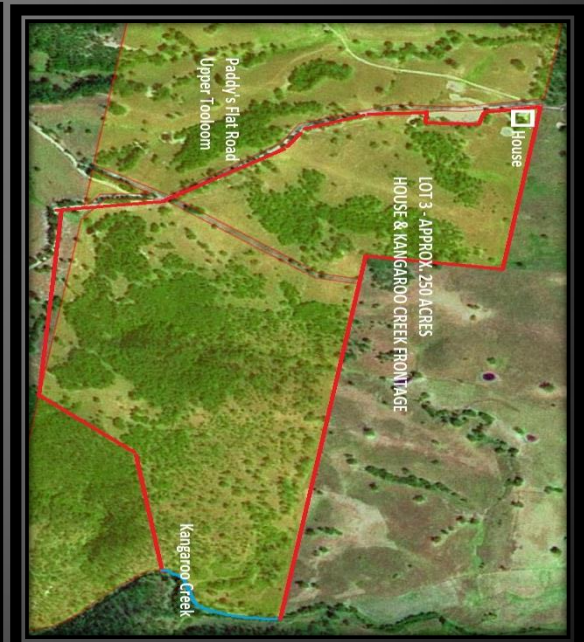

PADDY'S FLAT ROAD, "TOOLOOM"

LOT 1 – 698 ACRES - \$550,000

LOT 2 – 357 ACRES - \$275,000

LOT 3 – 250 ACRES + HOUSE \$399,000

CLICK ON THE PICTURES ABOVE FOR FURTHER INFORMATION