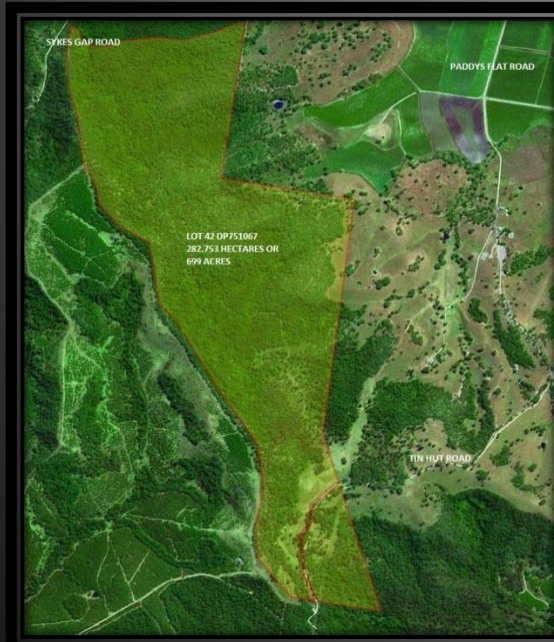

PADDY'S FLAT ROAD, "TOOLOOM"

LOT 1 – 698 ACRES - \$550,000

LOT 2 – 357 ACRES - \$275,000

LOT 3 – 250 ACRES + HOUSE \$399,000

CLICK ON THE PICTURES ABOVE FOR FURTHER INFORMATION